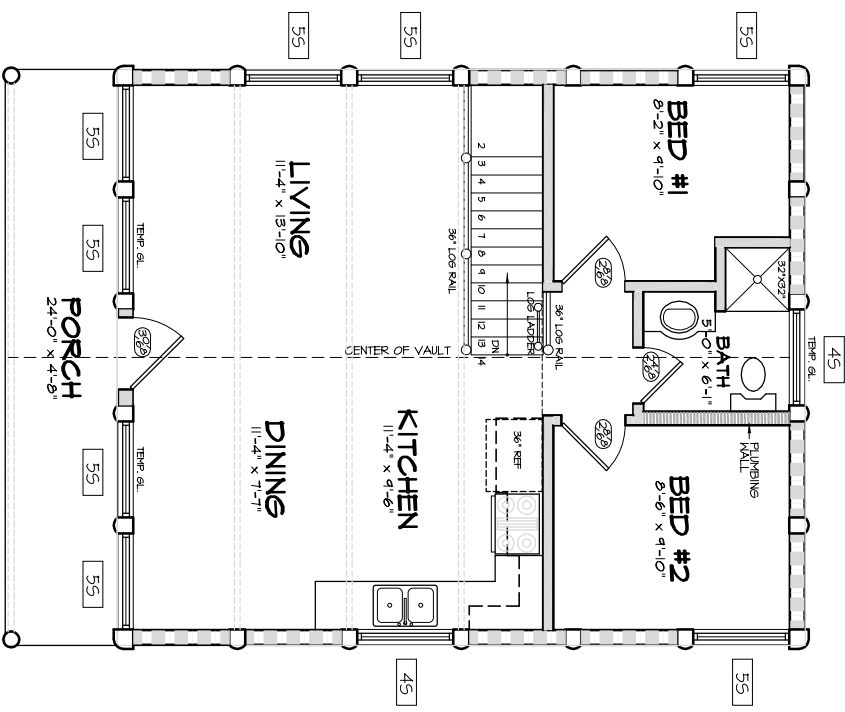

FIRST FLOOR PLAN

SCALE:
1/8" = 1'-0"
1/4" = 1'-0"

BASEMENT	-	SQ. FT.
FIRST FLOOR	688	SQ. FT.
SECOND FLOOR	262	SQ. FT.
PORCH	112	SQ. FT.
TOTAL	1062	SQ. FT.

LINE LEGEND

	WALLS BY OTHERS:	2x4 STUD WALL
	WALLS BY CABINTEK:	CONCRETE * 80 HR. TRP.
	OTHER:	FULL LOG
		VERT. LOG

	CABINET:	UPPER CABINET
		ROD & SHELF
		DOUBLE ROD & SHELF
		CLOSET:
		WALL

THESE DRAWINGS ARE AUTHORED TO GIVE THE CLIENT APPROXIMATE DIMENSIONS. CABINTEK OR ITS AFFILIATED COMPANIES ARE NOT RESPONSIBLE FOR DIMENSION OR MATERIAL DEVIATIONS THAT ARE SHOWN ON DRAWINGS OR THAT MAY OCCUR IN THE BUILDING OR SUPPLY PROCESS. THE COST OF MATERIAL NOTED IN THE DRAWINGS MAY NOT BE INCLUDED BY CABINTEK OR AFFILIATES.