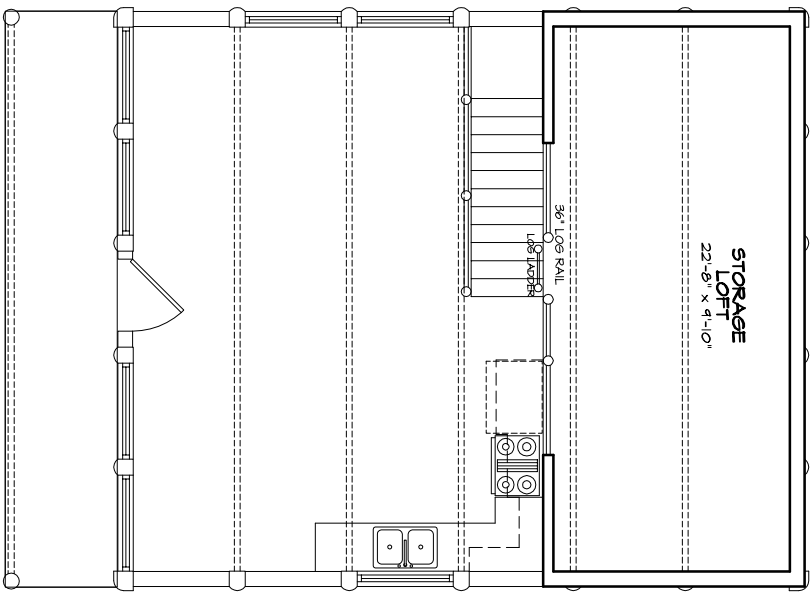

XXX WINDOW DESIGNATION ON PLANS
TRAP-GL = TRAPGED GLASS PER CODE
SUSPENSE HING = HINGED
55-SLIDING = SLIDING
FP-5-SLIDING DOOR = FP-5-SLIDING DOOR

WOODY STANDARD WINDOW SCHEDULE

WINDOW #	SIZE(W/H)	STYLE	PRODUCT #
1	47.875 X 14.25	FIXED	4814.1F
2	47.875 X 21.75	FIXED	4822.2F
3	47.875 X 29.25	SLIDING	4829.3S
4	47.875 X 36.75	SLIDING	4837.4S
5	47.875 X 44.25	SLIDING	4844.5S
6	47.875 X 51.75	SLIDING	4852.6S
7	47.875 X 59.25	SLIDING	4859.7S
8	47.875 X 66.75	SLIDING	4867.8S
9	47.875 X 74.25	SINGLE HUNG	4829.9SH
10	47.875 X 81.75	SINGLE HUNG	4837.10SH
11	47.875 X 89.25	SINGLE HUNG	4844.11SH
12	47.875 X 96.75	SINGLE HUNG	4852.12SH
13	47.875 X 104.25	SINGLE HUNG	4859.13SH
14	47.875 X 111.75	SINGLE HUNG	4867.14SH
15	47.875 X 119.25	SLIDING	4824.15SH
16	35.875 X 36.75	SLIDING	3637.16S
17	48 X 59.5	CUSTOM SCREEN	
18	71.75 X 58.75	FIXED	
19	72 X 80	DOUBLE SLIDING DOOR	
20	72 X 65	TRAP-VERIFY	
21	48 X 116	TRAP-VERIFY	
22	72 X 65	TRAP-VERIFY	
23	(2)24 X 36.75	DOUBLE HUNG	
24	24 X 44.25	DOUBLE HUNG	
25	(2)24 X 59.25	DOUBLE HUNG	

LOFT PLAN

SCALE:
1/8" = 1'-0"
1/4" = 1'-0"