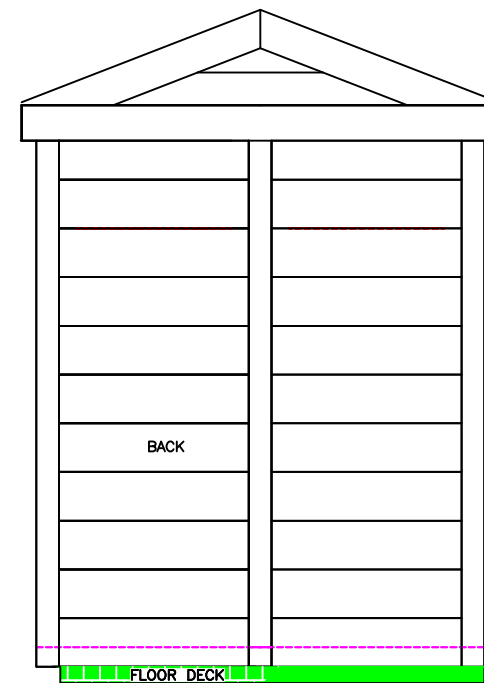

THE "MERLIN" SAUNA 4-5 PERSON

DIMENSIONS ARE THE INSIDE DIMENSIONS

THE "MERLIN" SAUNA INSIDE VIEW

- INCLUSIONS; THE MERLIN MODEL
- MASSIVE WHITE PINE LOG SIDING ON THE EXTERIOR
- CEDAR CEILING AND WALLS IN THE INTERIOR
- FULLY INSULATED CEILING, WALL AND FLOOR
- INDOOR OUT DOOR CARPETING
- CHOOSE WOOD BURNING OR ELECTRIC SAUNA STOVE
- BENCH PARTS FOR PERSONAL SEATING LAYOUT
- SAFETY SAUNA PROTECTION FENCE
- WINDOWS IN ALL DOORS
- OPTIONAL WINDOWS IN SAUNA AND DRESSING ROOM
- 3 BATTERY OPERATED LANTERNS
- SAUNA DOOR VENTS TOP AND BOTTOM
- LOCKABLE HARDWARE
- WOOD TONE SHINGLES FOR ROOF
- ROOF FLASHING AND UNDERLAYMENT
- 2X6 TREATED LUMBER FLOOR DECK
- COMES UNSTAINED FOR PERSONAL CHOICES
- COMPLETE INSTRUCTION INCLUDED
- ALL PANELS ARE PRE-BUILT FOR EZ INSTALLATION
- ROOF AND DECK FLOOR MATERIALS ARE PRE-CUT
- ALL FASTENERS INCLUDED
- NO SPECIAL TOOLS REQUIRED
- WILL REQUIRE 6 BRICK PIERS (NOT INCLUDED)
- FOR OUTSIDE INSTALLATION