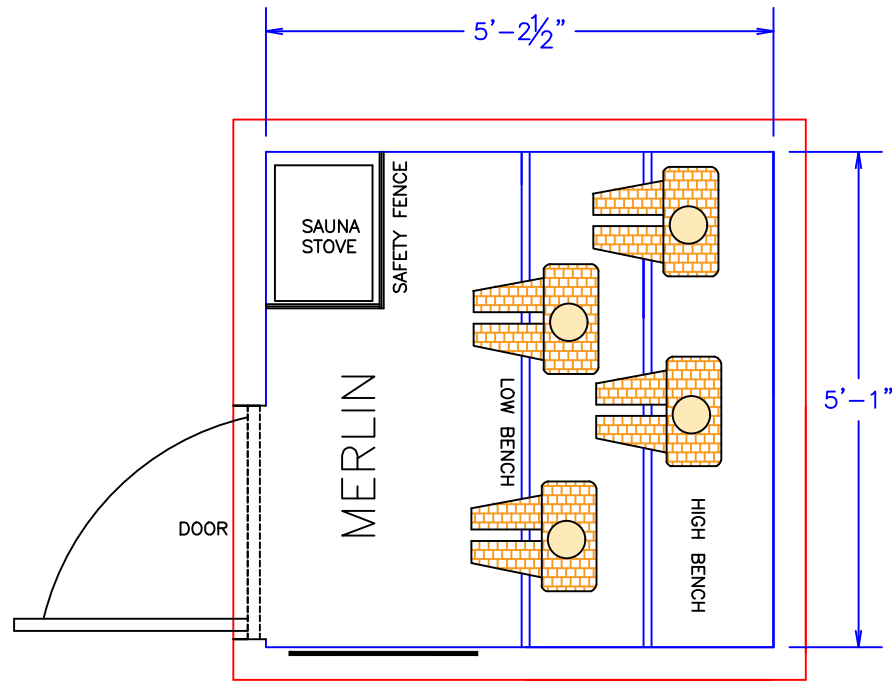

THE "MERLIN" SAUNA 4-5 PERSON

DIMENSIONS ARE THE INSIDE DIMENSIONS

THE "MERLIN" SAUNA INSIDE VIEW

- INCLUSIONS; THE MERLIN MODEL
- MASSIVE WHITE PINE LOG SIDING ON THE EXTERIOR
- CEDAR CEILING AND WALLS IN THE INTERIOR
- FULLY INSULATED CEILING, WALL AND FLOOR
- INDOOR OUT DOOR CARPETING
- CHOOSE WOOD BURNING OR ELECTRIC SAUNA STOVE
- BENCH PARTS FOR PERSONAL SEATING LAYOUT
- SAFETY SAUNA PROTECTION FENCE
- WINDOWS IN ALL DOORS
- OPTIONAL WINDOWS IN SAUNA AND DRESSING ROOM
- 3 BATTERY OPERATED LANTERNS
- SAUNA DOOR VENTS TOP AND BOTTOM
- LOCKABLE HARDWARE
- WOOD TONE SHINGLES FOR ROOF
- ROOF FLASHING AND UNDERLAYMENT
- 2X6 TREATED LUMBER FLOOR DECK
- COMES UNSTAINED FOR PERSONAL CHOICES
- COMPLETE INSTRUCTION INCLUDED
- ALL PANELS ARE PRE-BUILT FOR EZ INSTALLATION
- ROOF AND DECK FLOOR MATERIALS ARE PRE-CUT
- ALL FASTENERS INCLUDED
- NO SPECIAL TOOLS REQUIRED
- WILL REQUIRE 6 BRICK PIERS (NOT INCLUDED)
- FOR OUTSIDE INSTALLATION

THESE DRAWINGS ARE AUTHORED TO GIVE THE CLIENT APPROXIMATE DIMENSIONS. CABINTEK LLC/WOODY OR ITS AFFILIATED COMPANIES ARE NOT RESPONSIBLE FOR DIMENSION OR MATERIAL PLAN DEVIATIONS THAT MAY OCCUR IN THE BUILDING OR SUPPLY PROCESS. THESE DRAWINGS ARE INTENDED FOR CONSTRUCTION OF THE WOODY LOG KIT. THE CLIENT IS RESPONSIBLE FOR OBTAINING REQUIRED PERMITS, OR ENGINEERING REQUIRED. WE DO NOT WARRANT FOR ENGINEERING ANALYSIS WHICH MAY BE REQUIRED