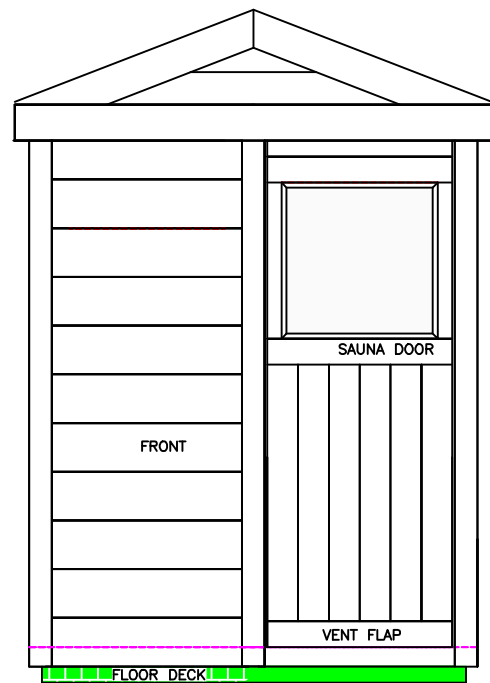

THE "MERLIN" SAUNA 4-5 PERSON

DIMENSIONS ARE THE INSIDE DIMENSIONS

THE "MERLIN" SAUNA INSIDE VIEW

- INCLUSIONS; THE MERLIN MODEL
- MASSIVE WHITE PINE LOG SIDING ON THE EXTERIOR
- CEDAR CEILING AND WALLS IN THE INTERIOR
- FULLY INSULATED CEILING, WALL AND FLOOR
- INDOOR OUT DOOR CARPETING
- CHOOSE WOOD BURNING OR ELECTRIC SAUNA STOVE
- BENCH PARTS FOR PERSONAL SEATING LAYOUT
- SAFETY SAUNA PROTECTION FENCE
- WINDOWS IN ALL DOORS
- OPTIONAL WINDOWS IN SAUNA AND DRESSING ROOM
- 3 BATTERY OPERATED LANTERNS
- SAUNA DOOR VENTS TOP AND BOTTOM
- LOCKABLE HARDWARE
- WOOD TONE SHINGLES FOR ROOF
- ROOF FLASHING AND UNDERLAYMENT
- 2X6 TREATED LUMBER FLOOR DECK
- COMES UNSTAINED FOR PERSONAL CHOICES
- COMPLETE INSTRUCTION INCLUDED
- ALL PANELS ARE PRE-BUILT FOR EZ INSTALLATION
- ROOF AND DECK FLOOR MATERIALS ARE PRE-CUT
- ALL FASTENERS INCLUDED
- NO SPECIAL TOOLS REQUIRED
- WILL REQUIRE 6 BRICK PIERS (NOT INCLUDED)
- FOR OUTSIDE INSTALLATION