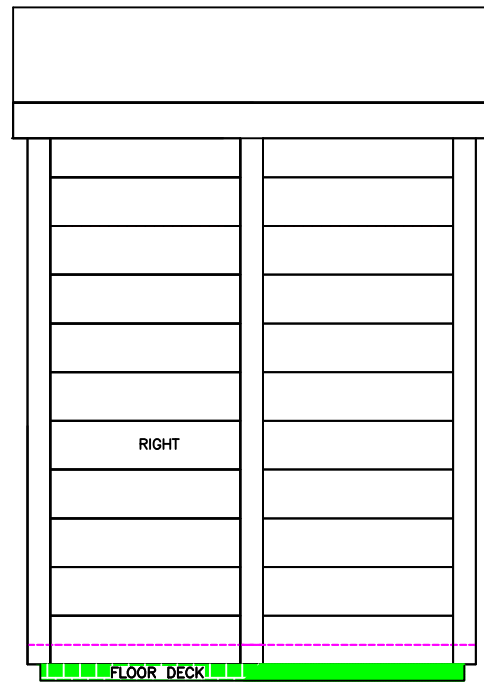

THE "MERLIN" SAUNA 4-5 PERSON

DIMENSIONS ARE THE INSIDE DIMENSIONS

THE "MERLIN" SAUNA INSIDE VIEW

- INCLUSIONS; THE MERLIN MODEL
- MASSIVE WHITE PINE LOG SIDING ON THE EXTERIOR
- CEDAR CEILING AND WALLS IN THE INTERIOR
- FULLY INSULATED CEILING, WALL AND FLOOR
- INDOOR OUT DOOR CARPETING
- CHOOSE WOOD BURNING OR ELECTRIC SAUNA STOVE
- BENCH PARTS FOR PERSONAL SEATING LAYOUT
- SAFETY SAUNA PROTECTION FENCE
- WINDOWS IN ALL DOORS
- OPTIONAL WINDOWS IN SAUNA AND DRESSING ROOM
- 3 BATTERY OPERATED LANTERNS
- SAUNA DOOR VENTS TOP AND BOTTOM
- LOCKABLE HARDWARE
- WOOD TONE SHINGLES FOR ROOF
- ROOF FLASHING AND UNDERLAYMENT
- 2X6 TREATED LUMBER FLOOR DECK
- COMES UNSTAINED FOR PERSONAL CHOICES
- COMPLETE INSTRUCTION INCLUDED
- ALL PANELS ARE PRE-BUILT FOR EZ INSTALLATION
- ROOF AND DECK FLOOR MATERIALS ARE PRE-CUT
- ALL FASTENERS INCLUDED
- NO SPECIAL TOOLS REQUIRED
- WILL REQUIRE 6 BRICK PIERS (NOT INCLUDED)
- FOR OUTSIDE INSTALLATION