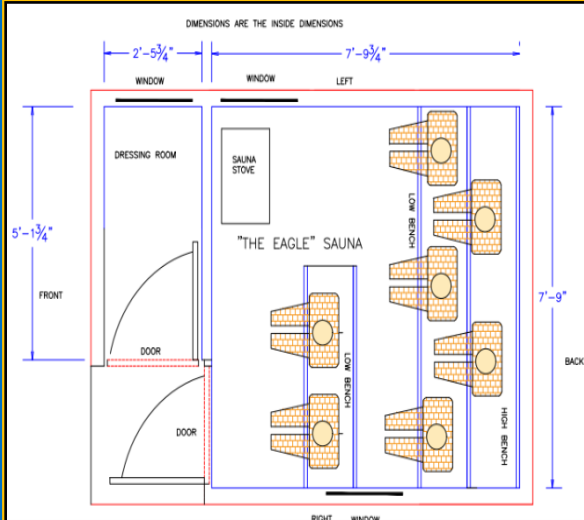

From Cabintek Manufacturing creator of the **WOODYtm** Log Cabin building system one of country's largest "Do It Yourself" cabin kit suppliers.

Introducing- The **WOODYtm** Sauna kit. 6 MODELS TO CHOOSE FROM

- MASSIVE EXTERIOR LOG CABIN STYLE SIDING
- RED CEDAR INTERIOR WALLS AND CEILING
- FULLY INSULATED WALLS, CEILINGS AND FLOOR
- INDOOR-OUTDOOR CARPET
- CHOOSE ELECTRIC OR WOOD BURNING SAUNA STOVE
- EXTRA LARGE WINDOWS IN DOORS
- ADD WINDOWS IN ANY MAIN SAUNA PANELS
- OPTIONA DRESSING ROOM ON ANY MODEL
- 6'8" CLEAR INTERIOR CEILING HEIGHT
- SAUNA DOOR HAS VENTS TOP AND BOTTOM
- 3 BATTERY OPERATED LANTERNS INCLUDED
- LOCKABLE HARDWARE ON DOORS
- SHINGLE 3-TAB ROOFING COLOR OPTIONALS
- TREATED LUMBER FLOOR DECK FOR INFINITE LIFE
- WALL PANELS ARE PRE-BUILT FOR FAST INSTALLATION
- ALL OTHER MATERIAL IS PRECUT
- COMPLETE INSTRUCTIONS INCLUDED
- OPTIONAL-PURCHASE THE SAUNA STOVE SEPERATLY
- STAINING OF EXTERIOR NOT INCLUDED-YOUR CHOICE
- ALL FASTENERS INCLUDED
- NO SPECIAL TOOLS REQUIRED.
- EZ INSTALL WITH 2-PEOPLE IN A MATTER OF HOURS.

Dimensions are approximate outside dimensions

The Eagle 7-8 person 11'x8' with dressing room-**\$19,900**

The Falcon 7-8-person 8'x8' -**\$14,880**

The Owl 5-6 person 8'x8' with dressing room **\$15,690**

TECHNICAL DATA AVAILABLE

5'3X5'3X6'9" TALL FOR ROOMY ENJOYMENT
 PORCH OVERHANG WITH GABLE STYLE SHINGLE ROOF
 FULLY INSULATED

TOP AND BOTTOM DOOR VENTS FOR PERFECT VENTILATION.
 HEAVY DUTY LOCKABLE DOOR FOR GREAT SECURITY